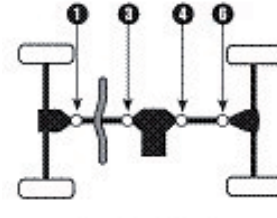

illustration LL

CC	Modèle Model	Année Year	Illustration	Location	No BSL	No BSL EPI
YAMAHA						
50	50 Raptor 2x4	2006-2008	LL	1	015-060-15	015-070-15
80	80 Grizzly 2x4	2006-2008	LL	1	015-060-15	015-070-15
80	80 Raptor 2x4	2006-2008	LL	1	015-060-15	015-070-15
225	225 Moto-4 2x4	1989-1991	AA	1	015-060-01	015-070-01
250	250 Moto-4 2x4	1986-1988	AA	1	015-060-01	015-070-01
250	250 Bear Tracker 2x4	1999-2004	AA	1	015-060-01	015-070-01
250	250 Big Bear 2x4	2007-2009	HH	1		015-070-30
250	250 Bruin 2x4	2006	HH	1		015-070-30
250	250 Timberwolf 2x4	1992-1998	AA	1	015-060-01	015-070-01
250	250 Timberwolf 4x4	1994-2000	KK KK	1, 3 4, 6	015-070	015-070-01
350	350 Big Bear 4x4	1987-1999	LL LL	1, 3 4, 6	015-060 015-060-01	015-070 015-070-01
350	350 Big Bear 4x4	1986	KK	1, 3	015-060-15	015-070-30
350	350 Grizzly 2x4	2007-2011	HH	1	015-060-15	015-070-30
350	350 Grizzly 4x4	2013-2014	KK	4	015-060-15	015-070-30
350	350 Grizzly 4x4 exc IRS	2007-2012	LL	4	015-060-15	015-070-30
350	350 Grizzly 4x4 w/IRS	2007-2011	LL	1, 3, 4, 6	015-060-15	015-070-30
350	350 Wolverine 2x4	2006-2009	HH	1	015-060-15	015-070-30
350	350 Wolverine 4x4	1995-1998	LL LL	1, 3 4, 6	015-060-15 015-070	015-070-30 015-070-01
400	400 Big Bear 4x4 w/IRS	2007-2012	LL	1, 3, 4, 6	015-060-15	015-070-30
400	400 Big Bear 4x4	2006	LL	1, 3	015-060-15	015-070-30
400	400 Grizzly 4x4 exc IRS	2007	LL	4, 6	015-060-15	015-070-30
400	400 Grizzly 4x4 w/IRS	2007-2008	LL	1, 3, 4, 6	015-060-15	015-070-30
400	400 Kodiak 4x4	2005-2006	LL	4, 6	015-060-15	015-070-30
400	400 Kodiak 4x4	1998-1999	LL	1, 3	015-060-15	015-070-30
400	400 Kodiak 4x4	1993-1997	LL LL	1, 3 4, 6	015-060-15 015-060-01	015-070-30 015-070-01
450	450 Grizzly 4x4	2009-2014	LL	1, 3, 4, 6	015-060-15	015-070-01
450	450 Grizzly EPS 4x4	2013-2014	LL	1, 3, 4, 6	015-060-15	015-070-30
450	450 Kodiak 4x4	2003-2006	LL	1, 3, 4, 6	015-060-15	015-070-30
450	450 Rhino 4x4	2006-2009	LL	1, 3	015-060-15	015-070-30
450	450 Wolverine 4x4	2007-2010	HH	1	015-060-15	015-070-30
600	600 Grizzly 4x4	1999-2001	LL	1, 3, 4	015-060	015-070
600	600 Grizzly 4x4	1998	LL LL	1, 3 4, 6	015-060 015-060-01	015-070 015-070-01

- 01 Casques et vêtements
- 02 Accessoires
- 03 Pneus et chambres à air
- 04 Électricité
- 05 Coffres et pare-brises
- 06 Câbles, contrôles et miroirs
- 07 Freins
- 08 Suspension et direction
- 09 Chaînes et pignons
- 10 Système d'alimentation
- 11 Silencieux
- 12 Pièces de moteur
- 13 Pièces de remorques
- 14 Produits chimiques
- 15 Outils
- 16 Mini-moteurs
- 17 Tables d'applications