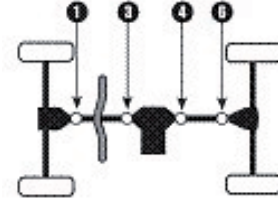

JOINTS UNIVERSEL / UNIVERSAL JOINTS

CC	Modèle Model	Année Year	Illustration	Location	No BSL	No BSL EPI
POLARIS						
	RZR XP Turbo/XP 4 Turbo 4x4	2016	OO	1	015-060-08	015-070-08

illustration HH

illustration KK